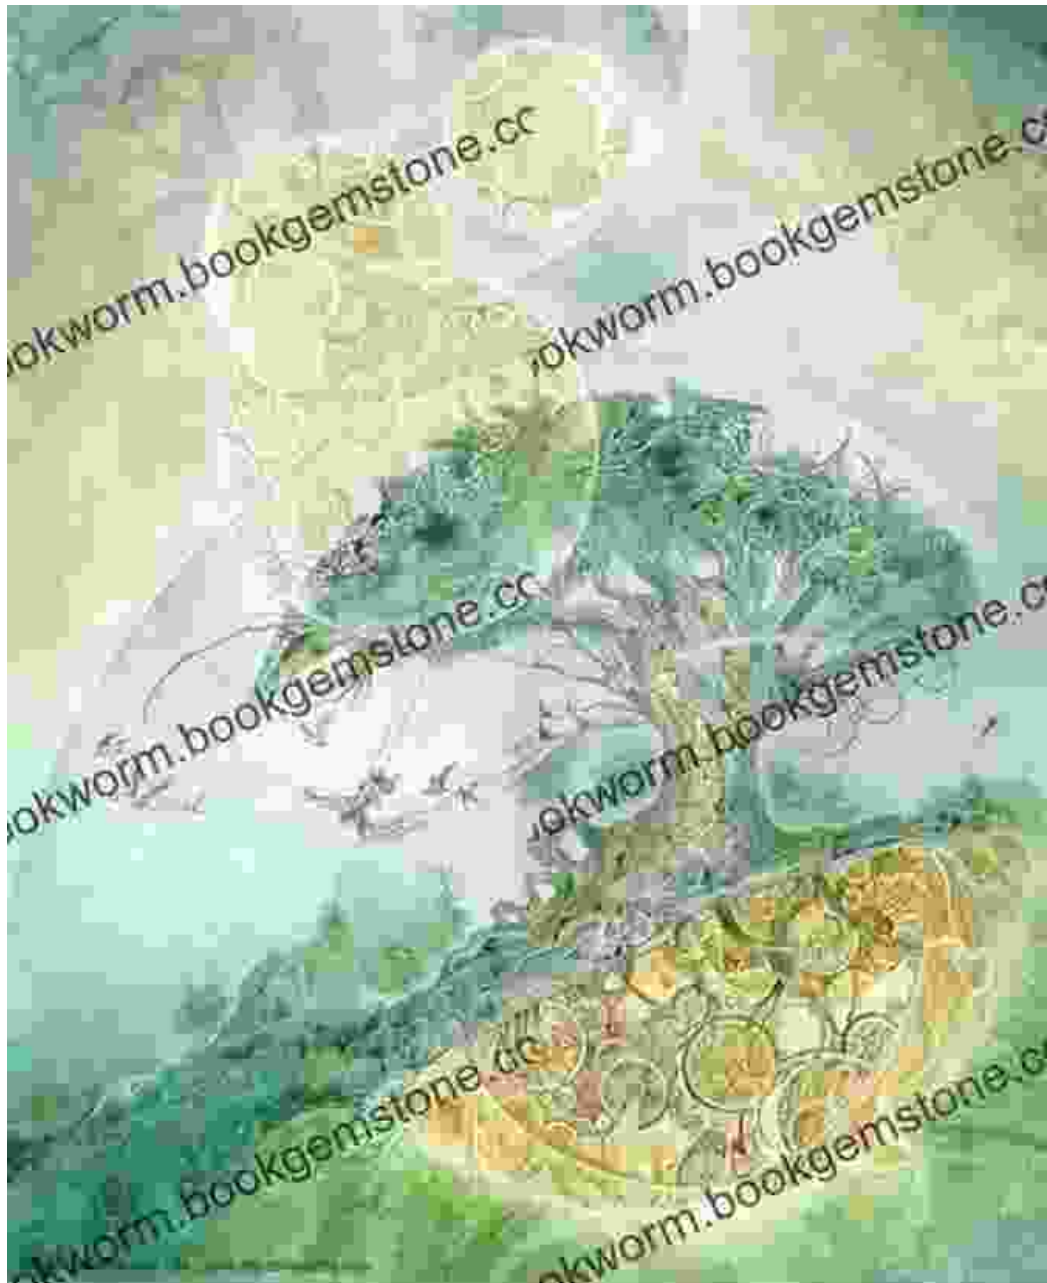

About the Artist

Stephanie Pui Mun Law is an award-winning digital artist known for her ethereal and dreamlike landscapes. Her "Dreamscapes" series has gained recognition for its unique fusion of fantasy, symbolism, and personal introspection. Stephanie's work has been featured in numerous publications, exhibitions, and prestigious competitions.